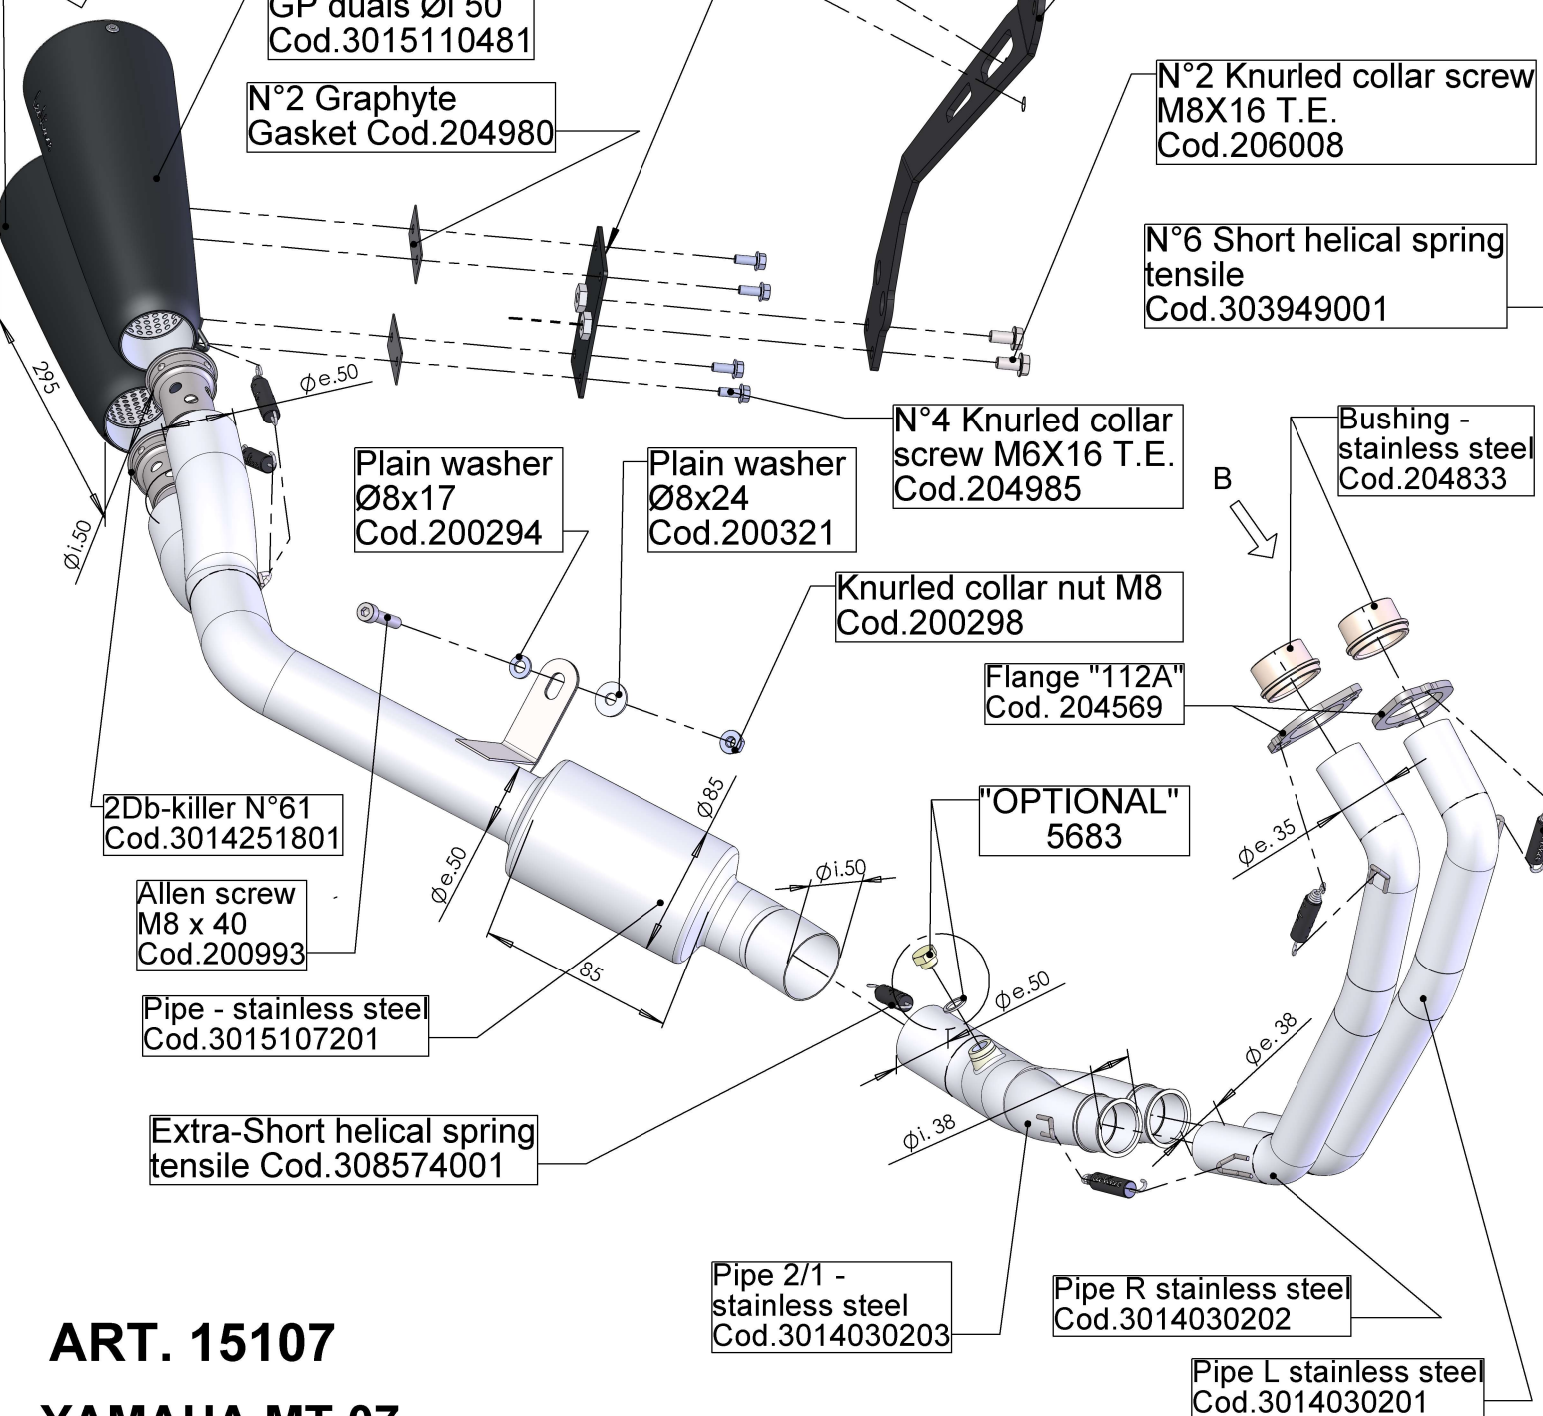

N°2 Db-Killer Ø22  
Cod. 303430803

View from "A"

Flange 112A

View from "B"

Inferior silencer  
GP duals Øi 50  
Cod.3015108482

Silencer bracket-  
Stainless steel  
Purch.Cod. 206337  
Prod. Cod.3015101501

2 Allen screw  
M8 x 30 Cod. 202491

Aluminium Bracket  
Cod.3015107502  
Cod.206453

A

Superior silencer  
GP duals Øi 50  
Cod.3015110481

N°2 Graphyte  
Gasket Cod.204980

N°2 Knurled collar screw  
M8X16 T.E.  
Cod.206008

N°6 Short helical spring  
tensile  
Cod.303949001

Plain washer  
Ø8x17  
Cod.200294

Plain washer  
Ø8x24  
Cod.200321

N°4 Knurled collar  
screw M6X16 T.E.  
Cod.204985

Knurled collar nut M8  
Cod.200298

Flange "112A"  
Cod. 204569

B

Bushing -  
stainless steel  
Cod.204833

2Db-killer N°61  
Cod.3014251801

Allen screw  
M8 x 40  
Cod.200993

Pipe - stainless steel  
Cod.3015107201

Extra-Short helical spring  
tensile Cod.308574001