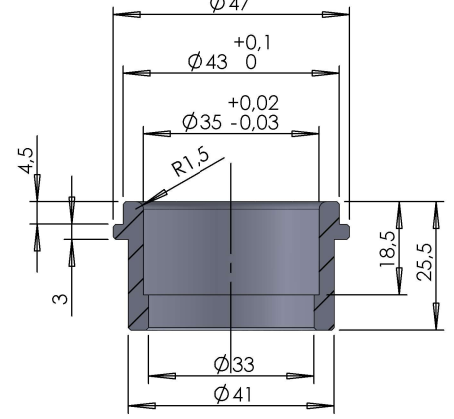

N°2 Db-Killer Ø22
Cod. 303430803

View from "A"

Flange 112A

View from "B"

Inferior silencer
GP duals Øi 50
Cod.3015108482

Silencer bracket-
Stainless steel
Purch.Cod. 206337
Prod. Cod.3015101501

2 Allen screw
M8 x 30 Cod. 202491

Aluminium Bracket
Cod.3015107502
Cod.206453

A

Superior silencer
GP duals Øi 50
Cod.3015110481

N°2 Graphyte
Gasket Cod.204980

N°2 Knurled collar screw
M8X16 T.E.
Cod.206008

N°6 Short helical spring
tensile
Cod.303949001

Plain washer
Ø8x17
Cod.200294

Plain washer
Ø8x24
Cod.200321

N°4 Knurled collar
screw M6X16 T.E.
Cod.204985

Knurled collar nut M8
Cod.200298

Flange "112A"
Cod. 204569

B

Bushing -
stainless steel
Cod.204833

2Db-killer N°61
Cod.3014251801

Allen screw
M8 x 40
Cod.200993

Pipe - stainless steel
Cod.3015107201

Extra-Short helical spring
tensile Cod.308574001

"OPTIONAL"
5683

Pipe 2/1 -
stainless steel
Cod.3014030203

Pipe R stainless steel
Cod.3014030202

Pipe L stainless steel
Cod.3014030201

ART. 15107

YAMAHA MT 07

FULLSYSTEM 2/1 - GP DUALS - STAINLESS S.