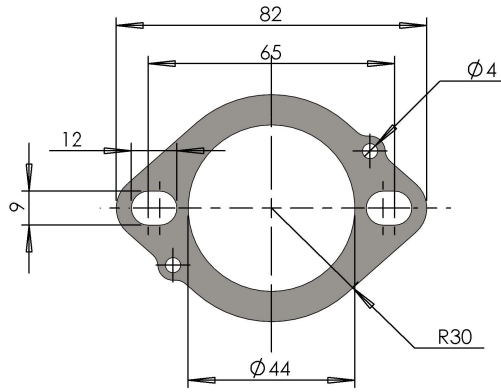

N°2 Db-Killer Ø22  
Cod. 303430803

View from "A"

Flange 112A

View from "B"

Inferior silencer  
GP duals Øi 50  
Cod.3015108482

Silencer bracket-  
Stainless steel  
Purch.Cod. 206337  
Prod. Cod.3015101501

2 Allen screw  
M8 x 30 Cod. 202491

Aluminium Bracket  
Cod.3015107502  
Cod.206453

A

Superior silencer  
GP duals Øi 50  
Cod.3015110481

N°2 Graphyte  
Gasket Cod.204980

N°2 Knurled collar screw  
M8X16 T.E.  
Cod.206008

N°6 Short helical spring  
tensile  
Cod.303949001

Plain washer  
Ø8x17  
Cod.200294

Plain washer  
Ø8x24  
Cod.200321

N°4 Knurled collar  
screw M6X16 T.E.  
Cod.204985

Knurled collar nut M8  
Cod.200298